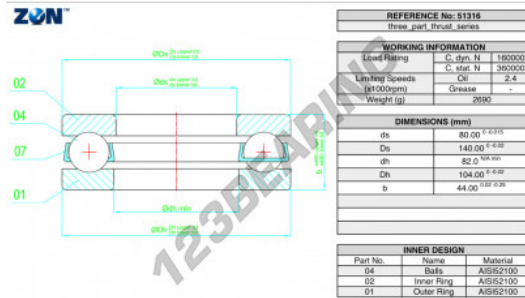

Thrust ball bearing 51316-ZEN - 51316-ZEN

<https://www.123bearing.co.uk/bearing-housing/deep-groove-bearing/thrust/51316-zen>

PRODUCT FEATURES

Brand	ZEN
N° Ean13	3616060503978
Inside diameter	80 mm
Outside diameter	140 mm
Thickness	44 mm
Limiting speed	2400 rpm
Dynamic load	160 kN
Static load	360 kN
Packaging	1