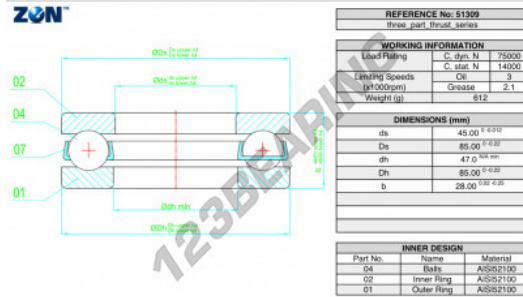

Thrust ball bearing 51309-ZEN - 51309-ZEN

<https://www.123bearing.co.uk/bearing-housing/deep-groove-bearing/thrust/51309-zen>

PRODUCT FEATURES

Brand	ZEN
N° Ean13	3616060503916
Inside diameter	45 mm
Outside diameter	85 mm
Thickness	28 mm
Dynamic load	75 kN
Static load	14 kN
Packaging	1