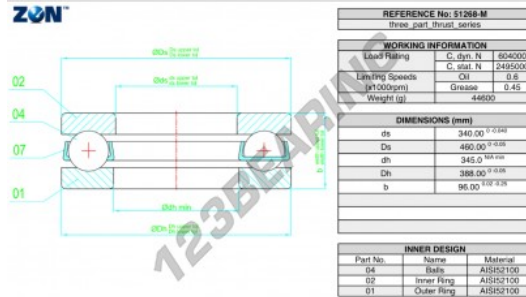

Thrust ball bearing 51268-M-ZEN - 51268-M-ZEN

<https://www.123bearing.co.uk/bearing-housing/deep-groove-bearing/thrust/51268-m-zen>

PRODUCT FEATURES

| | |
|------------------|---------------|
| Brand | ZEN |
| N° Ean13 | 3616060503848 |
| Inside diameter | 340 mm |
| Outside diameter | 460 mm |
| Thickness | 96 mm |
| Dynamic load | 604 kN |
| Static load | 2495 kN |
| Packaging | 1 |