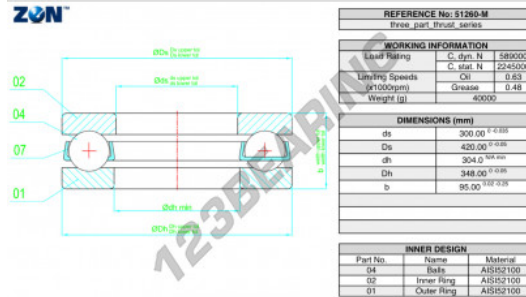

Thrust ball bearing 51260-M-ZEN - 51260-M-ZEN

<https://www.123bearing.co.uk/bearing-housing/deep-groove-bearing/thrust/51260-m-zen>

PRODUCT FEATURES

Brand	ZEN
N° Ean13	3616060503824
Inside diameter	300 mm
Outside diameter	420 mm
Thickness	95 mm
Dynamic load	589 kN
Static load	2245 kN
Packaging	-