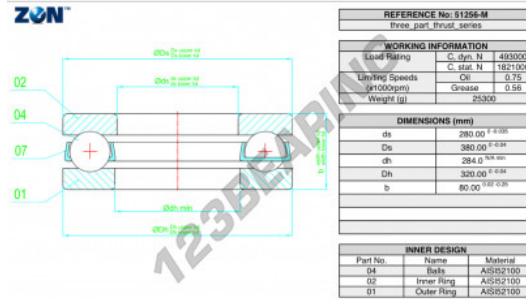

Thrust ball bearing 51256-M-ZEN - 51256-M-ZEN

<https://www.123bearing.co.uk/bearing-housing/deep-groove-bearing/thrust/51256-m-zen>

PRODUCT FEATURES

Brand	ZEN
N° Ean13	3616060503817
Inside diameter	280 mm
Outside diameter	380 mm
Thickness	80 mm
Dynamic load	493 kN
Static load	1821 kN
Packaging	1