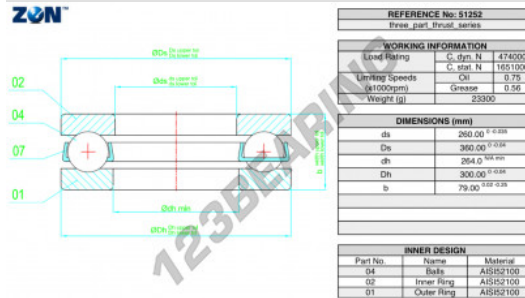

Thrust ball bearing 51252-ZEN - 51252-ZEN

<https://www.123bearing.co.uk/bearing-housing/deep-groove-bearing/thrust/51252-zen>

PRODUCT FEATURES

Brand	ZEN
N° Ean13	3616060503800
Inside diameter	260 mm
Inside diameter	10.236" inch
Outside diameter	360 mm
Outside diameter	14.173" inch
Thickness	79 mm
Thickness	3.11" inch
Dynamic load	474 kN
Static load	1651 kN
Packaging	1