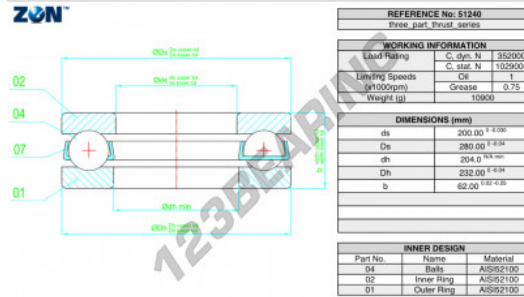

Thrust ball bearing 51240-ZEN - 51240-ZEN

<https://www.123bearing.co.uk/bearing-housing/deep-groove-bearing/thrust/51240-zen>

PRODUCT FEATURES

Brand	ZEN
N° Ean13	3616060503770
Inside diameter	200 mm
Inside diameter	7.874" inch
Outside diameter	280 mm
Outside diameter	11.024" inch
Thickness	62 mm
Thickness	2.441" inch
Weight	10900 g
Dynamic load	352 kN
Static load	1029 kN
Packaging	1
Standard	No standard