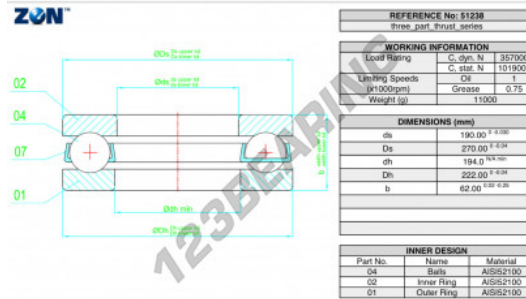

## Thrust ball bearing 51238-ZEN - 51238-ZEN

<https://www.123bearing.co.uk/bearing-housing/deep-groove-bearing/thrust/51238-zen>

## PRODUCT FEATURES

Brand	ZEN
N° Ean13	3616060503763
Inside diameter	190 mm
Inside diameter	7.48" inch
Outside diameter	270 mm
Outside diameter	10.63" inch
Thickness	62 mm
Thickness	2.441" inch
Dynamic load	357 kN
Static load	1019 kN
Packaging	1