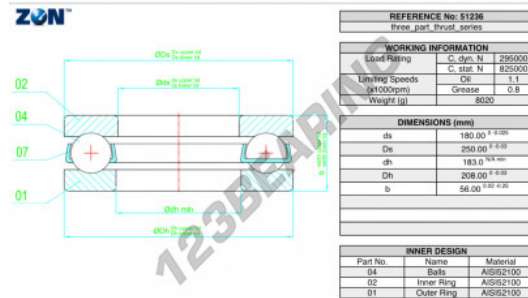

## Thrust ball bearing 51236-ZEN - 51236-ZEN

<https://www.123bearing.co.uk/bearing-housing/deep-groove-bearing/thrust/51236-zen>

## PRODUCT FEATURES

Brand	ZEN
N° Ean13	3616060503756
Inside diameter	180 mm
Outside diameter	250 mm
Thickness	56 mm
Dynamic load	295 kN
Static load	825 kN
Packaging	1

[contact@123bearing.co.uk](mailto:contact@123bearing.co.uk)