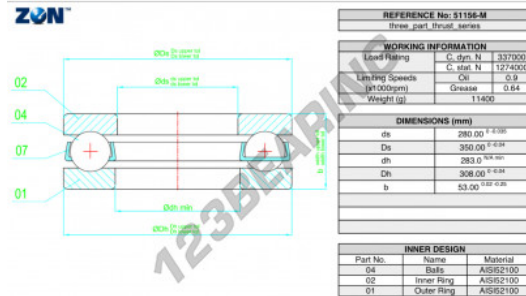

## Thrust ball bearing 51156-M-ZEN - 51156-M-ZEN

<https://www.123bearing.co.uk/bearing-housing/deep-groove-bearing/thrust/51156-m-zen>

### PRODUCT FEATURES

Brand	ZEN
N° Ean13	3616060503428
Inside diameter	280 mm
Outside diameter	350 mm
Thickness	53 mm
Weight	11400 g
Dynamic load	337 kN
Static load	1274 kN
Packaging	-

[contact@123bearing.co.uk](mailto:contact@123bearing.co.uk)