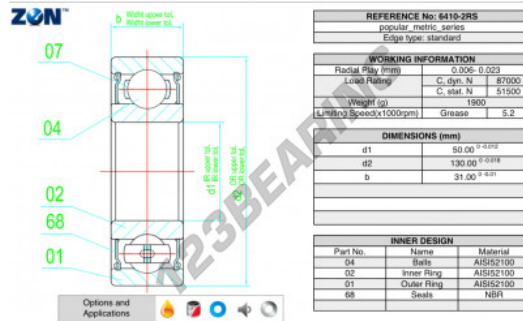

Deep groove ball bearing single row 6410-2RS-ZEN - 6410-2RS-ZEN

<https://www.123bearing.co.uk/bearing-housing/deep-groove-bearing/single-row/6410-2rs-zen>

PRODUCT FEATURES

Brand	ZEN
N° Ean13	3616060499967
Inside diameter	50 mm
Inside diameter	1.969" inch
Sealing	Seal on both sides
Outside diameter	130 mm
Outside diameter	5.118" inch
Thickness	31 mm
Thickness	1.22" inch
Limiting speed	5200 rpm
Weight	1900 g
Dynamic load	87 kN
Static load	51.5 kN
Packaging	1