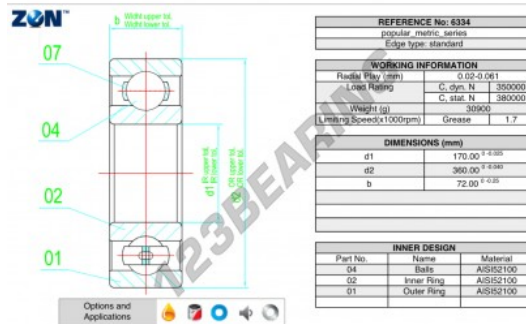

## Deep groove ball bearing single row 6334-ZEN - 6334-ZEN

<https://www.123bearing.co.uk/bearing-housing/deep-groove-bearing/single-row/6334-zen>

### PRODUCT FEATURES

Brand	ZEN
N° Ean13	3616060499622
Inside diameter	170 mm
Outside diameter	360 mm
Thickness	72 mm
Limiting speed	1700 rpm
Dynamic load	350 kN
Static load	380 kN
Packaging	1

[contact@123bearing.co.uk](mailto:contact@123bearing.co.uk)