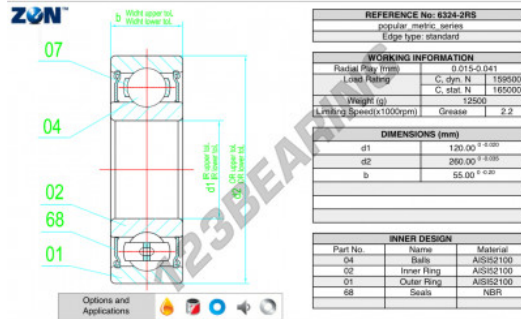

Deep groove ball bearing single row 6324-2RS-ZEN - 6324-2RS-ZEN

<https://www.123bearing.co.uk/bearing-housing/deep-groove-bearing/single-row/6324-2rs-zen>

PRODUCT FEATURES

Brand	ZEN
N° Ean13	3616060499547
Inside diameter	120 mm
Sealing	Seal on both sides
Outside diameter	260 mm
Thickness	55 mm
Limiting speed	2200 rpm
Weight	14780 g
Dynamic load	159.5 kN
Static load	165 kN
Packaging	1