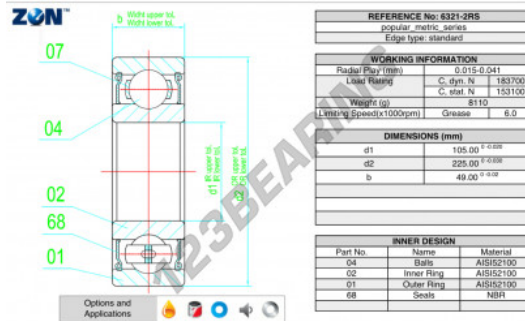

Deep groove ball bearing single row 6321-2RS-ZEN - 6321-2RS-ZEN

<https://www.123bearing.co.uk/bearing-housing/deep-groove-bearing/single-row/6321-2rs-zen>

PRODUCT FEATURES

Brand	ZEN
N° Ean13	3616060499509
Inside diameter	105 mm
Sealing	Seal on both sides
Outside diameter	225 mm
Thickness	49 mm
Limiting speed	6000 rpm
Dynamic load	183.7 kN
Static load	153.1 kN
Packaging	1