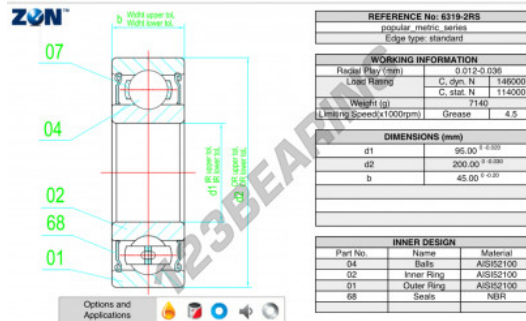

Deep groove ball bearing single row 6319-2RS-ZEN - 6319-2RS-ZEN

<https://www.123bearing.co.uk/bearing-housing/deep-groove-bearing/single-row/6319-2rs-zen>

PRODUCT FEATURES

Brand	ZEN
N° Ean13	3616060499462
Inside diameter	95 mm
Sealing	Seal on both sides
Outside diameter	200 mm
Thickness	45 mm
Limiting speed	4500 rpm
Dynamic load	146 kN
Static load	114 kN
Packaging	1