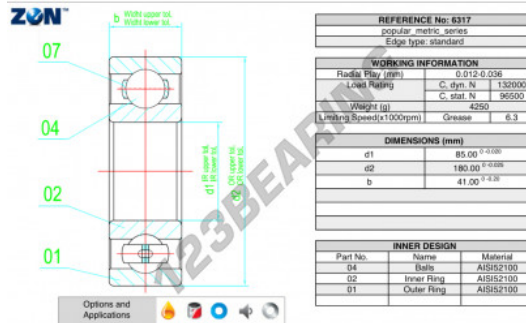

## Deep groove ball bearing single row 6317-ZEN - 6317-ZEN

<https://www.123bearing.co.uk/bearing-housing/deep-groove-bearing/single-row/6317-zen>

### PRODUCT FEATURES

Brand	ZEN
N° Ean13	3616060499431
Inside diameter	85 mm
Outside diameter	180 mm
Thickness	41 mm
Limiting speed	6300 rpm
Dynamic load	132 kN
Static load	96.5 kN
Packaging	1

[contact@123bearing.co.uk](mailto:contact@123bearing.co.uk)