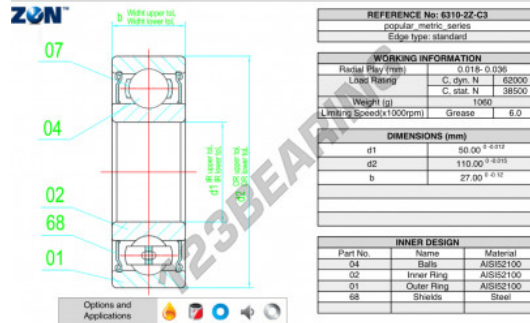

Deep groove ball bearing single row 6310-ZZ-C3-ZEN - 6310-ZZ-C3-ZEN

<https://www.123bearing.co.uk/bearing-housing/deep-groove-bearing/single-row/6310-zz-c3-zen>

PRODUCT FEATURES

Brand	ZEN
N° Ean13	3616060499271
Inside diameter	50 mm
Inside diameter	1.969" inch
Sealing	Shield on both sides
Outside diameter	110 mm
Outside diameter	4.331" inch
Thickness	27 mm
Thickness	1.063" inch
Limiting speed	6000 rpm
Weight	1090 g
Dynamic load	62 kN
Static load	38.5 kN
Packaging	1