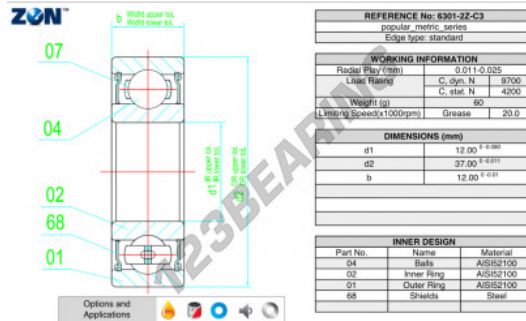

Deep groove ball bearing single row 6301-ZZ-C3-ZEN - 6301-ZZ-C3-ZEN

<https://www.123bearing.co.uk/bearing-housing/deep-groove-bearing/single-row/6301-zz-c3-zen>

PRODUCT FEATURES

Brand	ZEN
N° Ean13	3616060498892
Inside diameter	12 mm
Inside diameter	0.472" inch
Sealing	Shield on both sides
Outside diameter	37 mm
Outside diameter	1.457" inch
Thickness	12 mm
Thickness	0.472" inch
Limiting speed	20000 rpm
Dynamic load	9.7 kN
Static load	4.2 kN
Packaging	1