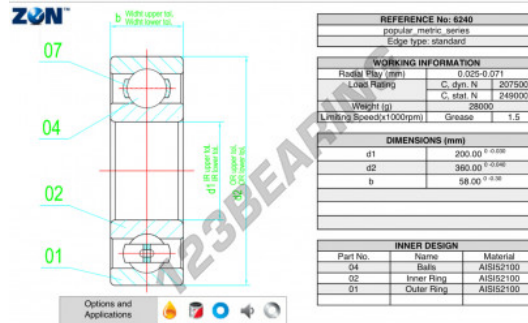

Deep groove ball bearing single row 6240-ZEN - 6240-ZEN

<https://www.123bearing.co.uk/bearing-housing/deep-groove-bearing/single-row/6240-zen>

PRODUCT FEATURES

Brand	ZEN
N° Ean13	3616060498571
Inside diameter	200 mm
Outside diameter	360 mm
Thickness	58 mm
Limiting speed	1500 rpm
Dynamic load	207.5 kN
Static load	249 kN
Packaging	1