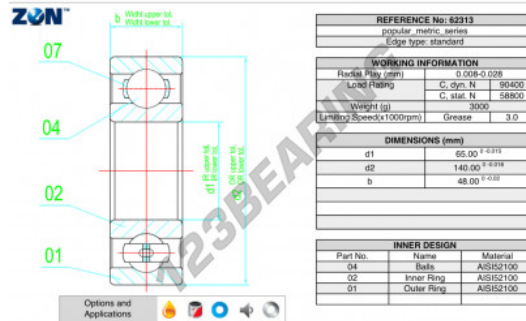

Deep groove ball bearing single row 62313-ZEN - 62313-ZEN

<https://www.123bearing.co.uk/bearing-housing/deep-groove-bearing/single-row/62313-zen>

PRODUCT FEATURES

Brand	ZEN
N° Ean13	3616060498441
Inside diameter	65 mm
Inside diameter	2.559" inch
Outside diameter	140 mm
Outside diameter	5.512" inch
Thickness	48 mm
Thickness	1.89" inch
Limiting speed	3000 rpm
Dynamic load	90.4 kN
Static load	58.8 kN
Packaging	1