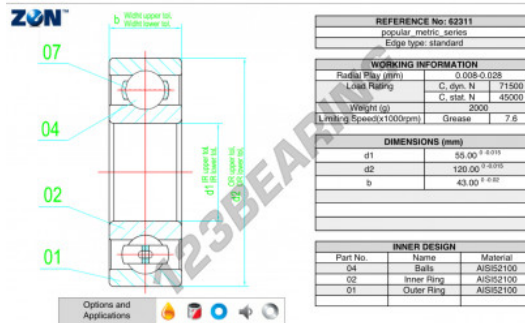

Deep groove ball bearing single row 62311-ZEN - 62311-ZEN

<https://www.123bearing.co.uk/bearing-housing/deep-groove-bearing/single-row/62311-zen>

PRODUCT FEATURES

Brand	ZEN
N° Ean13	3616060498403
Inside diameter	55 mm
Outside diameter	120 mm
Thickness	43 mm
Limiting speed	7600 rpm
Dynamic load	71.5 kN
Static load	45 kN
Packaging	1