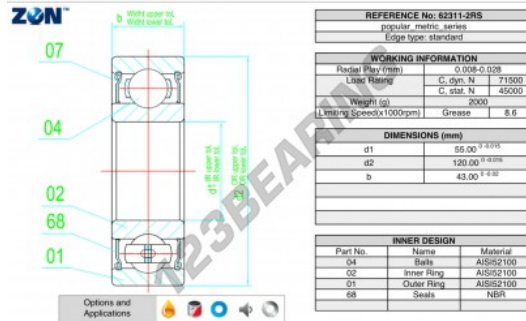

## Deep groove ball bearing single row 62311-2RS-ZEN - 62311-2RS-ZEN

<https://www.123bearing.co.uk/bearing-housing/deep-groove-bearing/single-row/62311-2rs-zen>

### PRODUCT FEATURES

Brand	ZEN
N° Ean13	3616060498397
Inside diameter	55 mm
Inside diameter	2.165" inch
Sealing	Seal on both sides
Outside diameter	120 mm
Outside diameter	4.724" inch
Thickness	43 mm
Thickness	1.693" inch
Limiting speed	8600 rpm
Weight	1430 g
Dynamic load	71.5 kN
Static load	45 kN
Packaging	1