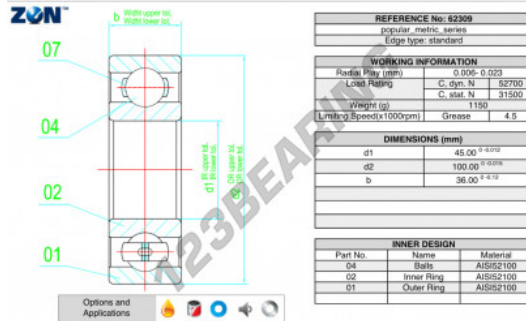

## Deep groove ball bearing single row 62309-ZEN - 62309-ZEN

<https://www.123bearing.co.uk/bearing-housing/deep-groove-bearing/single-row/62309-zen>

### PRODUCT FEATURES

Brand	ZEN
N° Ean13	3616060498366
Inside diameter	45 mm
Outside diameter	100 mm
Thickness	36 mm
Limiting speed	4500 rpm
Dynamic load	52.7 kN
Static load	31.5 kN
Packaging	1

[contact@123bearing.co.uk](mailto:contact@123bearing.co.uk)