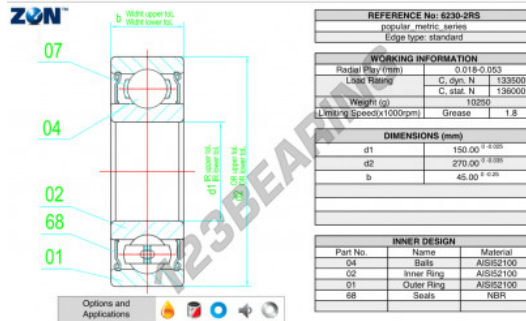

Deep groove ball bearing single row 6230-2RS-ZEN - 6230-2RS-ZEN

<https://www.123bearing.co.uk/bearing-housing/deep-groove-bearing/single-row/6230-2rs-zen>

PRODUCT FEATURES

Brand	ZEN
N° Ean13	3616060498236
Inside diameter	150 mm
Sealing	Seal on both sides
Outside diameter	270 mm
Thickness	45 mm
Limiting speed	1800 rpm
Weight	10250 g
Dynamic load	133.5 kN
Static load	136 kN
Packaging	1