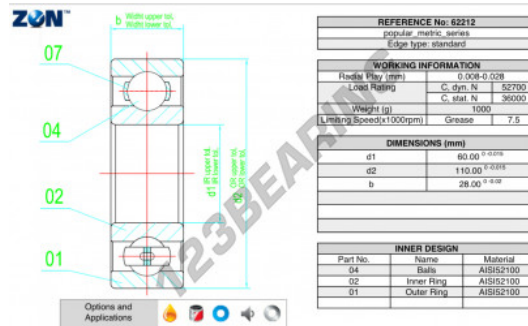

Deep groove ball bearing single row 62212-ZEN - 62212-ZEN

<https://www.123bearing.co.uk/bearing-housing/deep-groove-bearing/single-row/62212-zen>

PRODUCT FEATURES

Brand	ZEN
N° Ean13	3616060498090
Inside diameter	60 mm
Outside diameter	110 mm
Thickness	28 mm
Limiting speed	7500 rpm
Dynamic load	52.7 kN
Static load	36 kN
Packaging	1