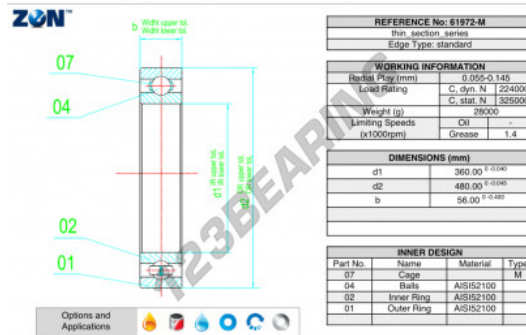

Deep groove ball bearing single row 61972-M-ZEN - 61972-M-ZEN

<https://www.123bearing.co.uk/bearing-housing/deep-groove-bearing/single-row/61972-m-zen>

PRODUCT FEATURES

Brand	ZEN
N° Ean13	3616060497246
Inside diameter	360 mm
Inside diameter	14.173" inch
Outside diameter	480 mm
Outside diameter	18.898" inch
Thickness	56 mm
Thickness	2.205" inch
Limiting speed	1400 rpm
Dynamic load	224 kN
Static load	325 kN
Packaging	1