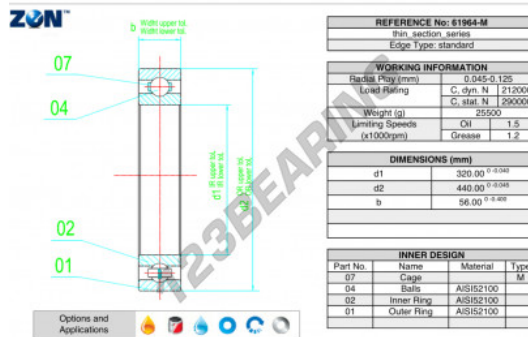

Deep groove ball bearing single row 61964-M-ZEN - 61964-M-ZEN

<https://www.123bearing.co.uk/bearing-housing/deep-groove-bearing/single-row/61964-m-zen>

PRODUCT FEATURES

Brand	ZEN
N° Ean13	3616060497222
Inside diameter	320 mm
Inside diameter	12.598" inch
Outside diameter	440 mm
Outside diameter	17.323" inch
Thickness	56 mm
Thickness	2.205" inch
Dynamic load	212 kN
Static load	290 kN
Packaging	1