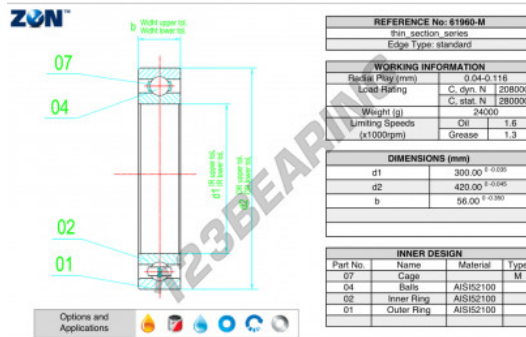

Deep groove ball bearing single row 61960-M-ZEN - 61960-M-ZEN

<https://www.123bearing.co.uk/bearing-housing/deep-groove-bearing/single-row/61960-m-zen>

PRODUCT FEATURES

Brand	ZEN
N° Ean13	3616060497215
Inside diameter	300 mm
Outside diameter	420 mm
Thickness	56 mm
Dynamic load	208 kN
Static load	280 kN
Packaging	1