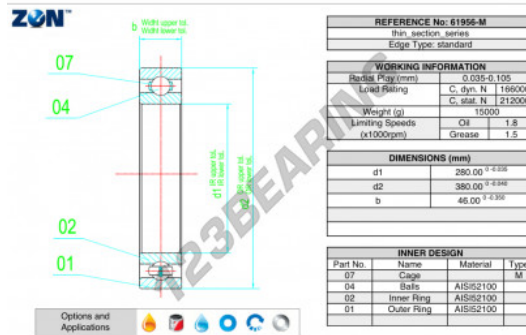

## Deep groove ball bearing single row 61956-M-ZEN - 61956-M-ZEN

<https://www.123bearing.co.uk/bearing-housing/deep-groove-bearing/single-row/61956-m-zen>

### PRODUCT FEATURES

Brand	ZEN
N° Ean13	3616060497208
Inside diameter	280 mm
Outside diameter	380 mm
Thickness	46 mm
Dynamic load	166 kN
Static load	212 kN
Packaging	1

[contact@123bearing.co.uk](mailto:contact@123bearing.co.uk)