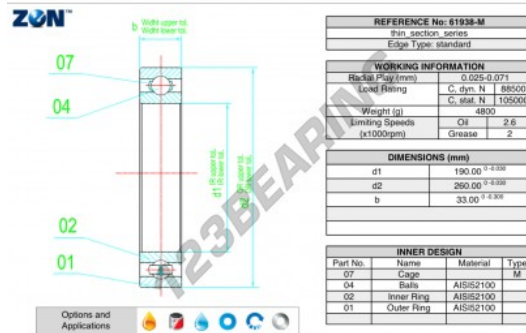

Deep groove ball bearing single row 61938-M-ZEN - 61938-M-ZEN

<https://www.123bearing.co.uk/bearing-housing/deep-groove-bearing/single-row/61938-m-zen>

PRODUCT FEATURES

Brand	ZEN
N° Ean13	3616060497147
Inside diameter	190 mm
Outside diameter	260 mm
Thickness	33 mm
Dynamic load	88.5 kN
Static load	105 kN
Packaging	1