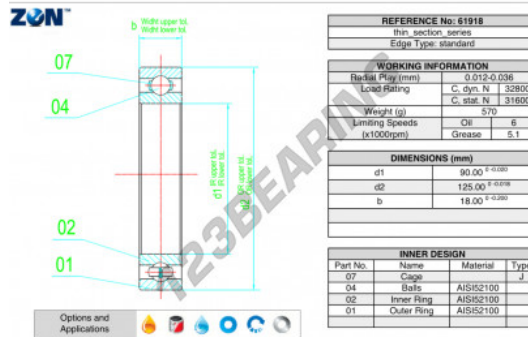

Deep groove ball bearing single row 61918-ZEN - 61918-ZEN

<https://www.123bearing.co.uk/bearing-housing/deep-groove-bearing/single-row/61918-zen>

PRODUCT FEATURES

Brand	ZEN
N° Ean13	3616060496911
Inside diameter	90 mm
Inside diameter	3.543" inch
Outside diameter	125 mm
Outside diameter	4.921" inch
Thickness	13 mm
Thickness	0.512" inch
Dynamic load	32.8 kN
Static load	31.6 kN
Packaging	1