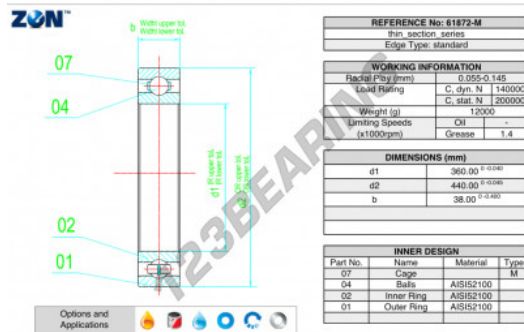

Deep groove ball bearing single row 61872-M-ZEN - 61872-M-ZEN

<https://www.123bearing.co.uk/bearing-housing/deep-groove-bearing/single-row/61872-m-zen>

PRODUCT FEATURES

Brand	ZEN
N° Ean13	3616060496447
Inside diameter	360 mm
Outside diameter	420 mm
Thickness	38 mm
Limiting speed	1400 rpm
Weight	12800 g
Dynamic load	140 kN
Static load	200 kN
Packaging	1