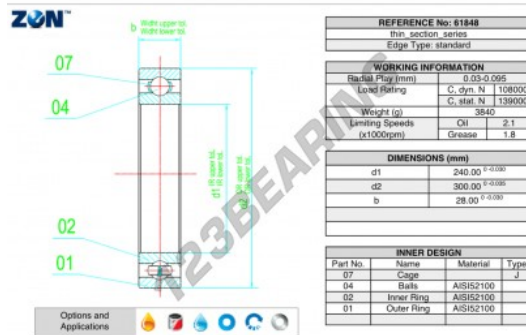

Deep groove ball bearing single row 61848-ZEN - 61848-ZEN

<https://www.123bearing.co.uk/bearing-housing/deep-groove-bearing/single-row/61848-zen>

PRODUCT FEATURES

Brand	ZEN
N° Ean13	3616060496362
Inside diameter	240 mm
Outside diameter	300 mm
Thickness	28 mm
Dynamic load	108 kN
Static load	139 kN
Packaging	1