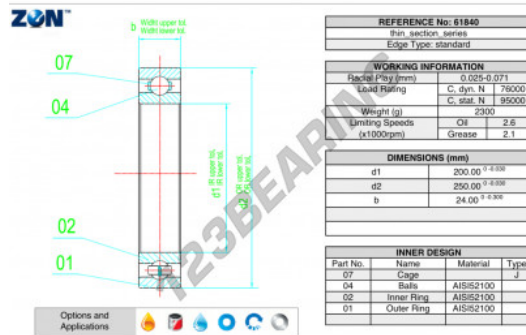

Deep groove ball bearing single row 61840-ZEN - 61840-ZEN

<https://www.123bearing.co.uk/bearing-housing/deep-groove-bearing/single-row/61840-zen>

PRODUCT FEATURES

Brand	ZEN
N° Ean13	3616060496317
Inside diameter	200 mm
Outside diameter	250 mm
Thickness	24 mm
Weight	2723 g
Dynamic load	76 kN
Static load	95 kN
Packaging	1