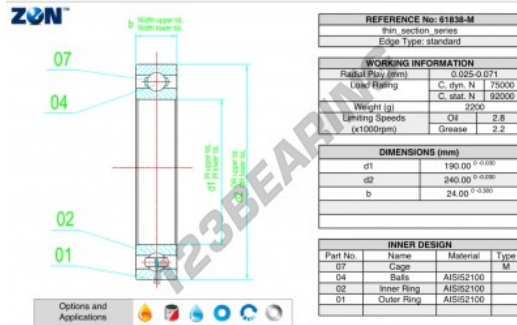

Deep groove ball bearing single row 61838-M-ZEN - 61838-M-ZEN

<https://www.123bearing.co.uk/bearing-housing/deep-groove-bearing/single-row/61838-m-zen>

PRODUCT FEATURES

Brand	ZEN
N° Ean13	3616060496270
Inside diameter	190 mm
Inside diameter	7.48" inch
Outside diameter	240 mm
Outside diameter	9.449" inch
Thickness	24 mm
Thickness	0.945" inch
Weight	2611 g
Dynamic load	75 kN
Static load	92 kN
Packaging	1