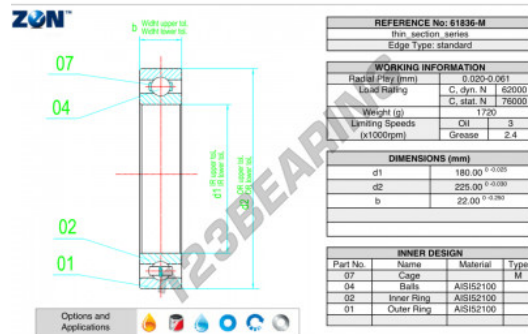

## Deep groove ball bearing single row 61836-M-ZEN - 61836-M-ZEN

<https://www.123bearing.co.uk/bearing-housing/deep-groove-bearing/single-row/61836-m-zen>

### PRODUCT FEATURES

Brand	ZEN
N° Ean13	3616060496256
Inside diameter	180 mm
Outside diameter	225 mm
Thickness	22 mm
Dynamic load	62 kN
Static load	76 kN
Packaging	1

[contact@123bearing.co.uk](mailto:contact@123bearing.co.uk)