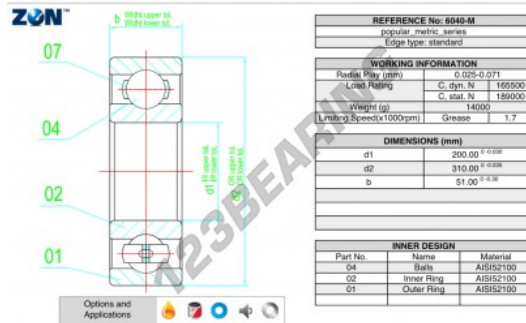

Deep groove ball bearing single row 6040-M-ZEN - 6040-M-ZEN

<https://www.123bearing.co.uk/bearing-housing/deep-groove-bearing/single-row/6040-m-zen>

PRODUCT FEATURES

Brand	ZEN
N° Ean13	3616060495143
Inside diameter	200 mm
Outside diameter	310 mm
Thickness	51 mm
Limiting speed	1700 rpm
Dynamic load	165 kN
Static load	189 kN
Packaging	1