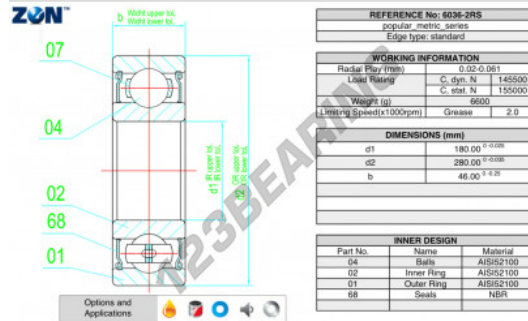

Deep groove ball bearing single row 6036-2RS-ZEN - 6036-2RS-ZEN

<https://www.123bearing.co.uk/bearing-housing/deep-groove-bearing/single-row/6036-2rs-zen>

PRODUCT FEATURES

Brand	ZEN
N° Ean13	3616060495075
Inside diameter	180 mm
Sealing	-
Outside diameter	280 mm
Thickness	46 mm
Limiting speed	2000 rpm
Weight	220 g
Dynamic load	145 kN
Static load	155 kN
Packaging	-