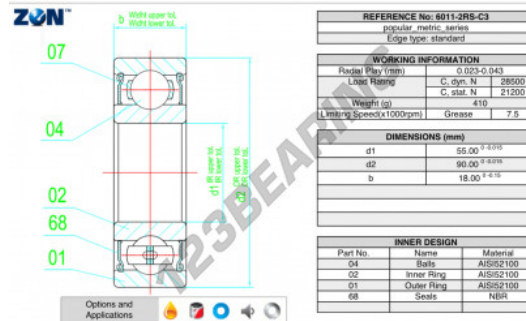

Deep groove ball bearing single row 6011-2RS-C3-ZEN - 6011-2RS-C3-ZEN

<https://www.123bearing.co.uk/bearing-housing/deep-groove-bearing/single-row/6011-2rs-c3-zen>

PRODUCT FEATURES

Brand	ZEN
N° Ean13	3616060494726
Inside diameter	55 mm
Sealing	Seal on both sides
Outside diameter	90 mm
Thickness	18 mm
Limiting speed	7500 rpm
Dynamic load	28 kN
Static load	21 kN
Packaging	1