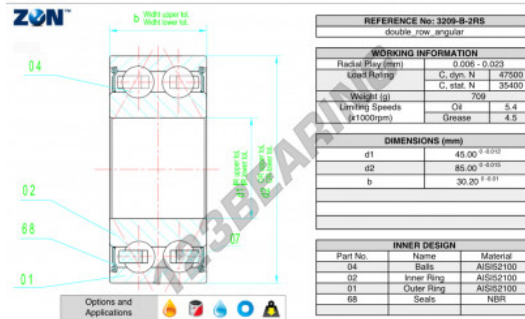

## Deep groove ball bearing single row 3209-B-2RS-ZEN - 3209-B-2RS-ZEN

<https://www.123bearing.co.uk/bearing-housing/deep-groove-bearing/single-row/3209-b-2rs-zen>

### PRODUCT FEATURES

Brand	ZEN
N° Ean13	3616060493712
Inside diameter	45 mm
Inside diameter	1.772" inch
Sealing	Seal on both sides
Outside diameter	85 mm
Outside diameter	3.346" inch
Thickness	30.2 mm
Thickness	1.189" inch
Dynamic load	47 kN
Static load	35 kN
Packaging	1