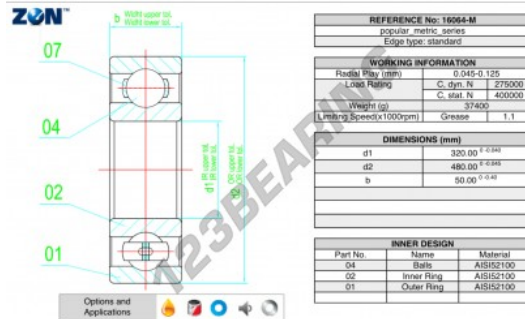

Deep groove ball bearing single row 16064-M-ZEN - 16064-M-ZEN

<https://www.123bearing.co.uk/bearing-housing/deep-groove-bearing/single-row/16064-m-zen>

PRODUCT FEATURES

Brand	ZEN
N° Ean13	3616060493118
Inside diameter	320 mm
Inside diameter	12.598" inch
Outside diameter	480 mm
Outside diameter	18.898" inch
Thickness	50 mm
Thickness	1.969" inch
Limiting speed	1100 rpm
Dynamic load	275 kN
Static load	400 kN
Packaging	1