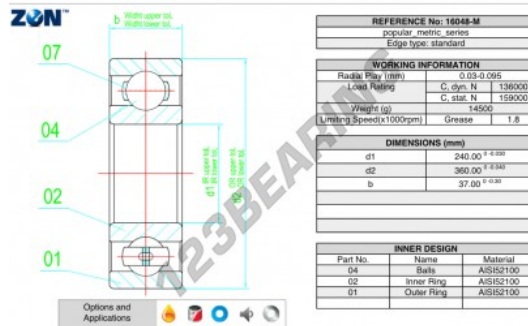

Deep groove ball bearing single row 16048-M-ZEN - 16048-M-ZEN

<https://www.123bearing.co.uk/bearing-housing/deep-groove-bearing/single-row/16048-m-zen>

PRODUCT FEATURES

Brand	ZEN
N° Ean13	3616060493057
Inside diameter	240 mm
Outside diameter	360 mm
Thickness	37 mm
Limiting speed	1800 rpm
Dynamic load	136 kN
Static load	159 kN
Packaging	1