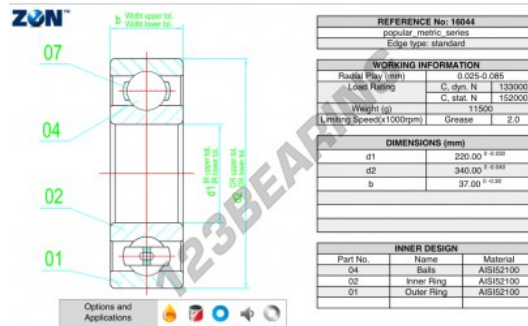

Deep groove ball bearing single row 16044-ZEN - 16044-ZEN

<https://www.123bearing.co.uk/bearing-housing/deep-groove-bearing/single-row/16044-zen>

PRODUCT FEATURES

Brand	ZEN
N° Ean13	3616060493040
Inside diameter	220 mm
Outside diameter	340 mm
Thickness	37 mm
Limiting speed	2000 rpm
Dynamic load	133 kN
Static load	152 kN
Packaging	1