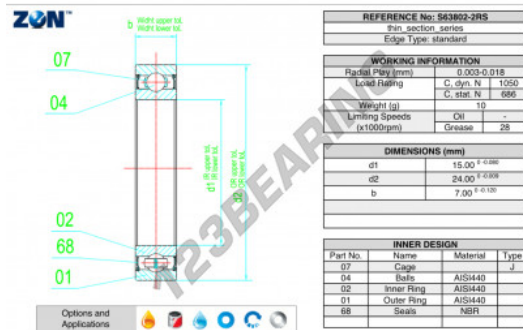

Deep groove ball bearing single row S63802-2RS-ZEN - S63802-2RS-ZEN

<https://www.123bearing.co.uk/bearing-housing/deep-groove-bearing/single-row/s63802-2rs-zen>

PRODUCT FEATURES

Brand	ZEN
N° Ean13	3616060489548
Inside diameter	15 mm
Sealing	-
Outside diameter	24 mm
Thickness	7 mm
Weight	9 g
Dynamic load	1 kN
Packaging	-