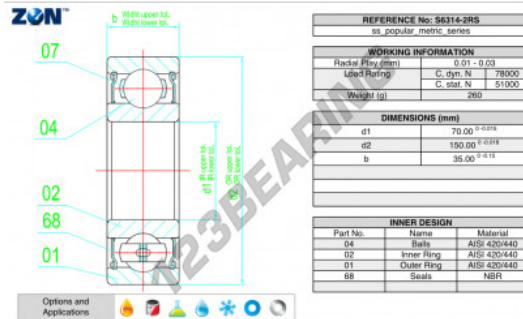

## Deep groove ball bearing single row S6314-2RS-ZEN - S6314-2RS-ZEN

<https://www.123bearing.co.uk/bearing-housing/deep-groove-bearing/single-row/s6314-2rs-zen>

### PRODUCT FEATURES

Brand	ZEN
N° Ean13	3616060489449
Inside diameter	70 mm
Inside diameter	2.756" inch
Sealing	Seal on both sides
Outside diameter	150 mm
Outside diameter	5.906" inch
Thickness	35 mm
Thickness	1.378" inch
Dynamic load	78 kN
Static load	51 kN
Packaging	1