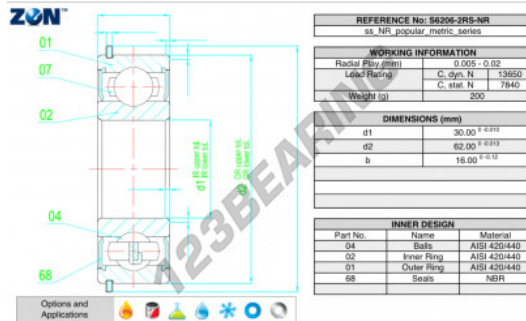

Deep groove ball bearing single row S6206-2RS-NR-ZEN - S6206-2RS-NR-ZEN

<https://www.123bearing.co.uk/bearing-housing/deep-groove-bearing/single-row/s6206-2rs-nr-zen>

PRODUCT FEATURES

Brand	ZEN
N° Ean13	3616060488596
Inside diameter	30 mm
Sealing	Seal on both sides
Outside diameter	62 mm
Thickness	16 mm
Dynamic load	13.65 kN
Static load	7.84 kN
Packaging	1