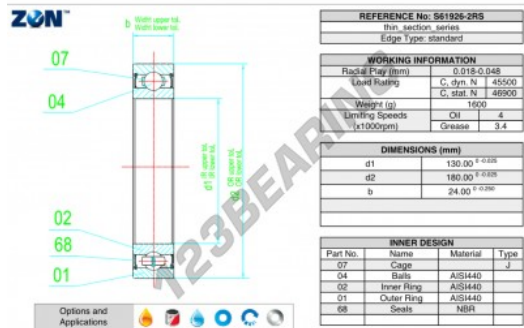

Deep groove ball bearing single row S61926-2RS-ZEN - S61926-2RS-ZEN

<https://www.123bearing.co.uk/bearing-housing/deep-groove-bearing/single-row/s61926-2rs-zen>

PRODUCT FEATURES

Brand	ZEN
N° Ean13	3616060488312
Inside diameter	130 mm
Inside diameter	5.118" inch
Sealing	Seal on both sides
Outside diameter	180 mm
Outside diameter	7.087" inch
Thickness	24 mm
Thickness	0.945" inch
Weight	1620 g
Dynamic load	4.55 kN
Static load	4.69 kN
Packaging	1