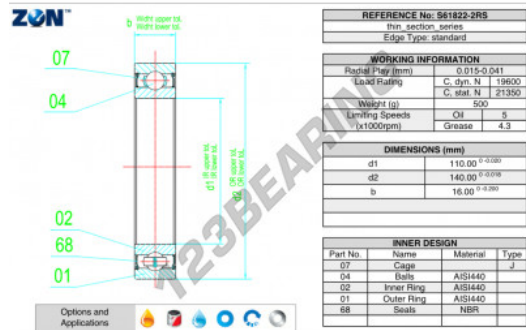

## Deep groove ball bearing single row S61822-2RS-ZEN - S61822-2RS-ZEN

<https://www.123bearing.co.uk/bearing-housing/deep-groove-bearing/single-row/s61822-2rs-zen>

### PRODUCT FEATURES

Brand	ZEN
N° Ean13	3616060487988
Inside diameter	110 mm
Sealing	Seal on both sides
Outside diameter	140 mm
Thickness	16 mm
Weight	500 g
Dynamic load	19.6 kN
Static load	21.35 kN
Packaging	1