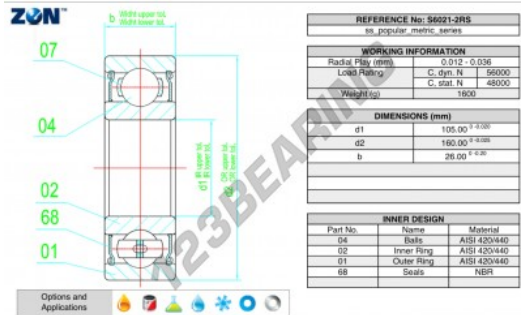

Deep groove ball bearing single row S6021-2RS-ZEN - S6021-2RS-ZEN

<https://www.123bearing.co.uk/bearing-housing/deep-groove-bearing/single-row/s6021-2rs-zen>

PRODUCT FEATURES

Brand	ZEN
N° Ean13	3616060487247
Inside diameter	105 mm
Sealing	Seal on both sides
Outside diameter	160 mm
Thickness	26 mm
Dynamic load	56 kN
Static load	48 kN
Packaging	1