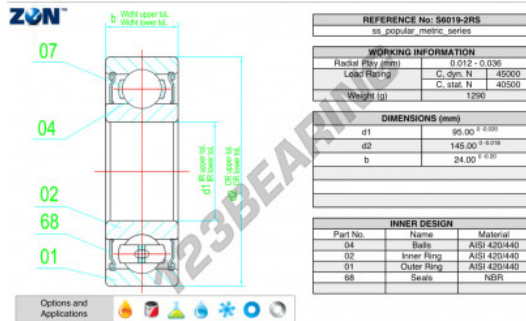

## Deep groove ball bearing single row S6019-2RS-ZEN - S6019-2RS-ZEN

<https://www.123bearing.co.uk/bearing-housing/deep-groove-bearing/single-row/s6019-2rs-zen>

### PRODUCT FEATURES

Brand	ZEN
N° Ean13	3616060487216
Inside diameter	95 mm
Sealing	Seal on both sides
Outside diameter	145 mm
Thickness	24 mm
Dynamic load	45 kN
Static load	40.5 kN
Packaging	1

[contact@123bearing.co.uk](mailto:contact@123bearing.co.uk)